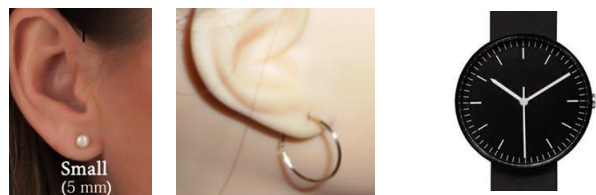

# AMBERLEY DISTRICT STATE SCHOOL ACCEPTABLE UNIFORM IMAGES

Shirt

Hair

Jacket and Pants

Shoes

Dress

Hat

Shorts and Skorts

Earrings/watch

Cultural wear

Swimwear